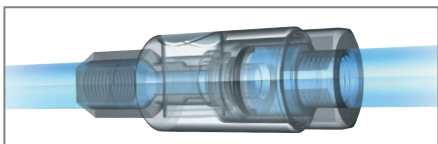

- Connection by pushing the plug into the socket.
- Disconnection by simply pressing on the push button.

Panel mounted version

A very professional integration into your lab equipment.

Foolproof circuit identification

© photo www.ave-multimedia.com

... to quickly adjust your space to your research

3 shut-off systems to choose from

- Single shut-off

- Double shut-off

- Unvalved

Select the valving system required for your application.

Proven reliability

The robust technology of the Stäubli range of couplings gives a long service life at a very low operating cost.

Raised push button

Recommended when wearing safety gloves.

Numerous end-connections