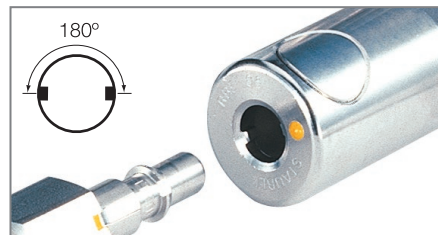

RBE Quick-Release Couplings for Lab Equipment

GET CONNECTED ...

Modular Quick-Release Couplings

Designed for applications in all industrial sectors, research and development, laboratories and universities, for an easy connection to all plumbing services such as circuits of gas, air, vacuum, nitrogen...

Large range

The RBE quick-release coupling comes in 5 sizes to meet your flow requirement:

- 3 mm
- 6 mm
- 8 mm
- 11 mm
- 19 mm

Fully automatic and ergonomic

Connection and disconnection is a one-handed operation:

- Connection by pushing the plug into the socket.
- Disconnection by simply pressing on the push button.

Panel mounted version

A very professional integration into your lab equipment.

Foolproof circuit identification