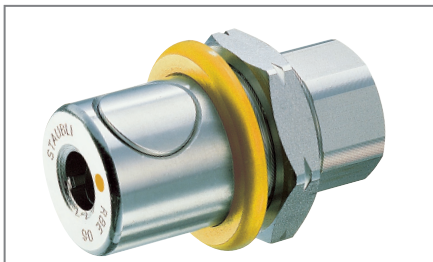

RBE Quick-Release Couplings for Lab Equipment

GET CONNECTED ...

Modular Quick-Release Couplings

Designed for applications in all industrial sectors, research and development, laboratories and universities, for an easy connection to all plumbing services such as circuits of gas, air, vacuum, nitrogen...

Large range

The RBE quick-release coupling comes in 5 sizes to meet your flow requirement:

- 3 mm
- 6 mm
- 8 mm
- 11 mm
- 19 mm

Fully automatic and ergonomic

Connection and disconnection is a one-handed operation:

- Connection by pushing the plug into the socket.
- Disconnection by simply pressing on the push button.

Panel mounted version

A very professional integration into your lab equipment.

Foolproof circuit identification

- Prevents any errors in connection between various gas and fluid circuits,
- Permits a clear identification of circuits.

7 safety keys

	Yellow	180°	
	Violet	165°	
	Red	150°	
	Green	135°	
	Blue	120°	
	Brown	105°	
	Black	90°	