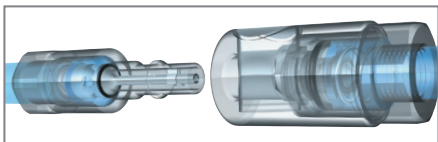

- Connection by pushing the plug into the socket.
- Disconnection by simply pressing on the push button.

Panel mounted version

A very professional integration into your lab equipment.

Foolproof circuit identification

© photo www.ave-multimedia.com

... to quickly adjust your space to your research

3 shut-off systems to choose from

- Single shut-off

- Double shut-off

- Unvalved

Select the valving system required for your application.

Proven reliability

The robust technology of the Stäubli range of couplings gives a long service life at a very low operating cost.

Raised push button

Recommended when wearing safety gloves.

Numerous end-connections