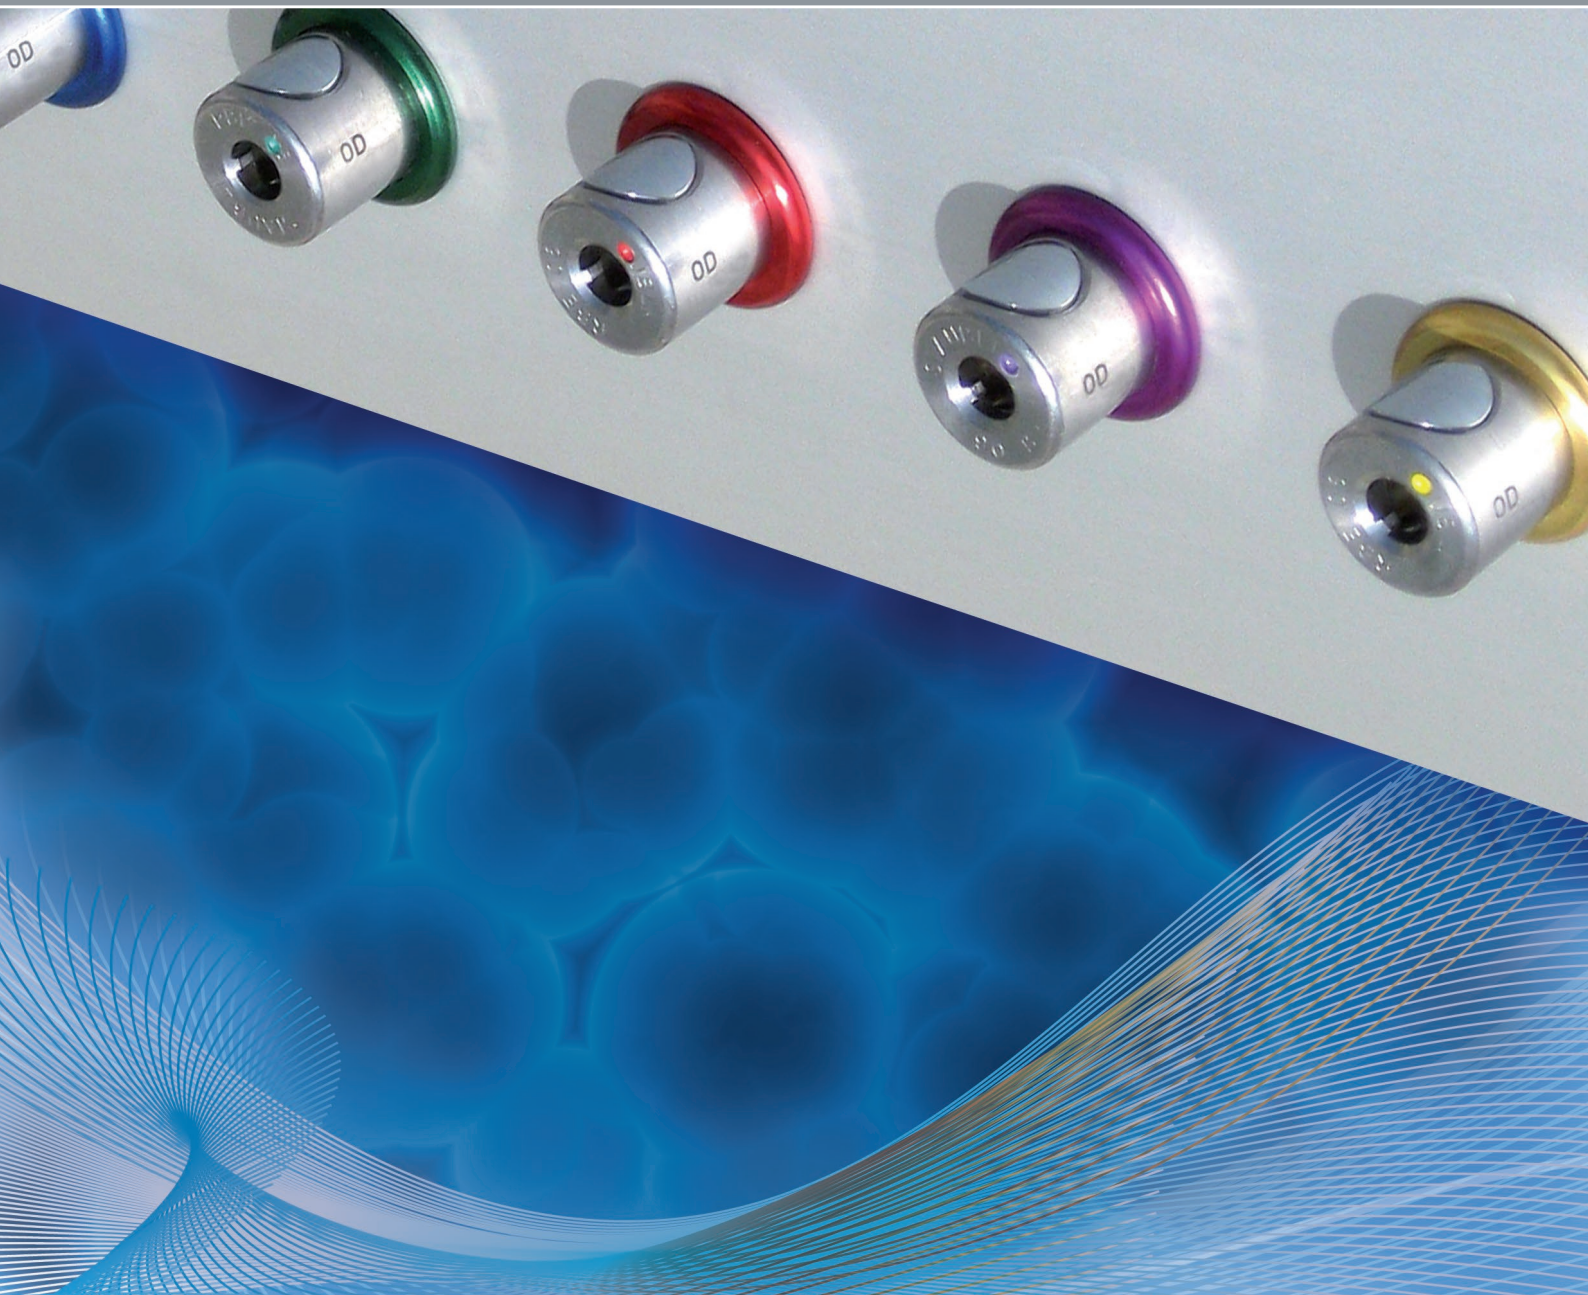

RBE Quick-Release Couplings for Lab Equipment

GET CONNECTED ...

Modular Quick-Release Couplings

Designed for applications in all industrial sectors, research and development, laboratories and universities, for an easy connection to all plumbing services such as circuits of gas, air, vacuum, nitrogen...

Large range

The RBE quick-release coupling comes in 5 sizes to meet your flow requirement:

- 3 mm
- 6 mm
- 8 mm
- 11 mm
- 19 mm

Fully automatic and ergonomic

Connection and disconnection is a one-handed operation:

- Connection by pushing the plug into the socket.
- Disconnection by simply pressing on the push button.

Panel mounted version

A very professional integration into your lab equipment.

Foolproof circuit identification

- Prevents any errors in connection between various gas and fluid circuits,
- Permits a clear identification of circuits.

7 safety keys

	Yellow	180°	
	Violet	165°	
	Red	150°	
	Green	135°	
	Blue	120°	
	Brown	105°	
	Black	90°	