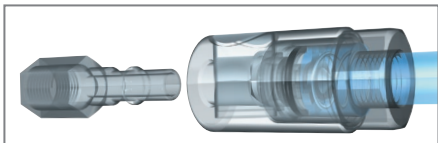

Large range

The RBE quick-release coupling comes in 5 sizes to meet your flow requirement:

- 3 mm
- 6 mm
- 8 mm
- 11 mm
- 19 mm

Fully automatic and ergonomic

Connection and disconnection is a one-handed operation:

- Connection by pushing the plug into the socket.
- Disconnection by simply pressing on the push button.

Panel mounted version

A very professional integration into your lab equipment.

Foolproof circuit identification

- Prevents any errors in connection between various gas and fluid circuits,
- Permits a clear identification of circuits.

7 safety keys

	Yellow	180°	
	Violet	165°	
	Red	150°	
	Green	135°	
	Blue	120°	
	Brown	105°	
	Black	90°	

© photo www.ave-multimedia.com

... to quickly adjust your space to your research

3 shut-off systems to choose from

- Single shut-off

- Double shut-off

- Unvalved

Select the valving system required for your application.